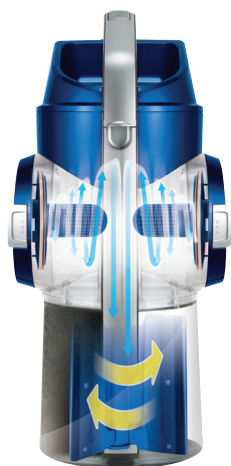

KOMPRESSOR® System

Goodbye messy vacuum bags. The KOMPRESSOR® system uses a unique wiper blade within the bagless bin to keep it clean while compressing dust intake. That allows you to store up to 3 times more dirt, dust and pet hair vs. non-compressor models, and means there's an easy-to-dispose-of cake of dust when you empty it.

DualForce+™ Suction

DualForce+™ suction uses an enhanced motor and two additional air pathways to pick up dirt from both sides, in addition to the traditional center section. This allows you to capture dirt and dust over a wide surface area, and is ideal for picking up dust in hard-to-reach edges.

Click 'N Go™ Wand

Hard-to-reach spots just got easy. The Click 'N Go™ Wand detaches from the base – providing up to 15 feet of additional reach – for easier cleaning of stairs, upholstery, and other out-of-the-way spots.

VACUUM

LuV300B

LG

Life's Good

Click 'N Go™
Wand

KOMPRESSOR® System

RF Control

FEATURES